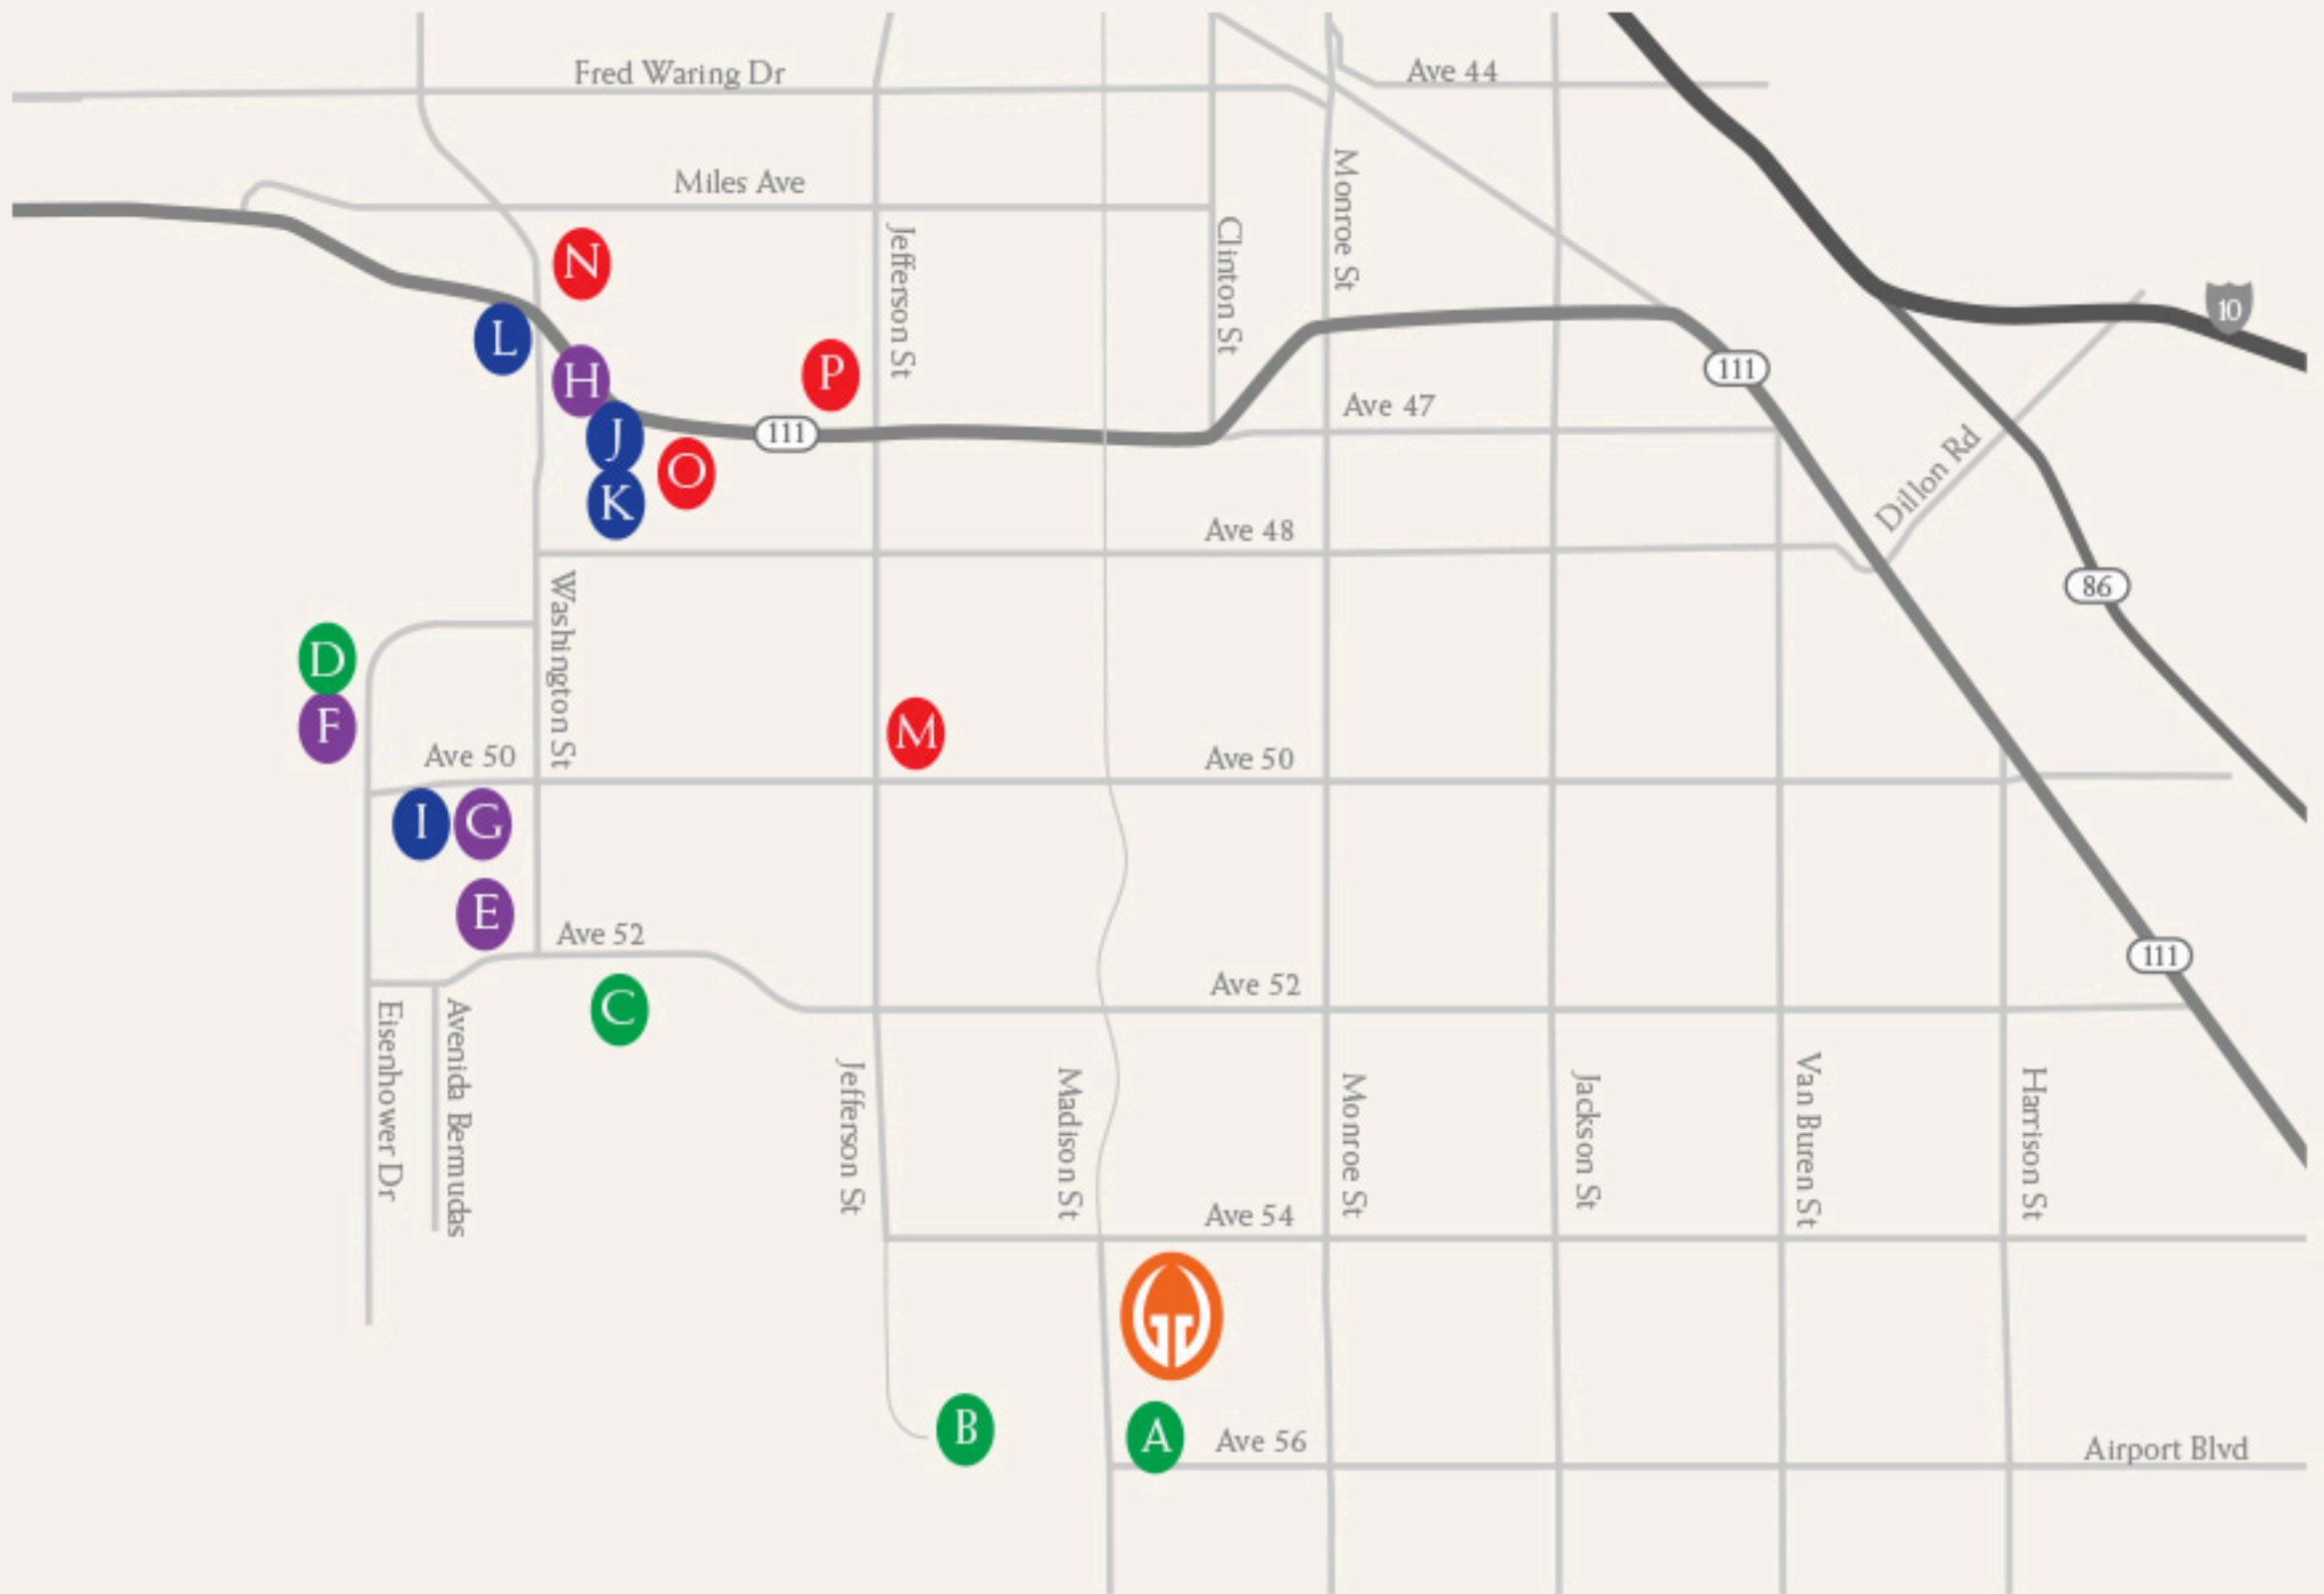

VICINITY MAP

Public Golf Courses:

- A** Greg Norman Golf Course
- B** TPC Stadium & Nicklaus Tournament Courses
- C** SilverRock
- D** Mountain & Dunes Courses at LaQuinta Resort

Fine Dining:

- E** Lavender Bistro
- F** Morgan's in the Desert
- G** Desert Sage
- H** LC's Prime Steakhouse

Casual Dining:

- I** Stuft Pizza Bar & Grill
- J** Fisherman's Market & Grill
- K** Louise's Pantry
- L** Beer Hunter

Essentials:

- M** Ralph's Market / CVS
- N** Eisenhower Medical
- O** Target
- P** Home Depot